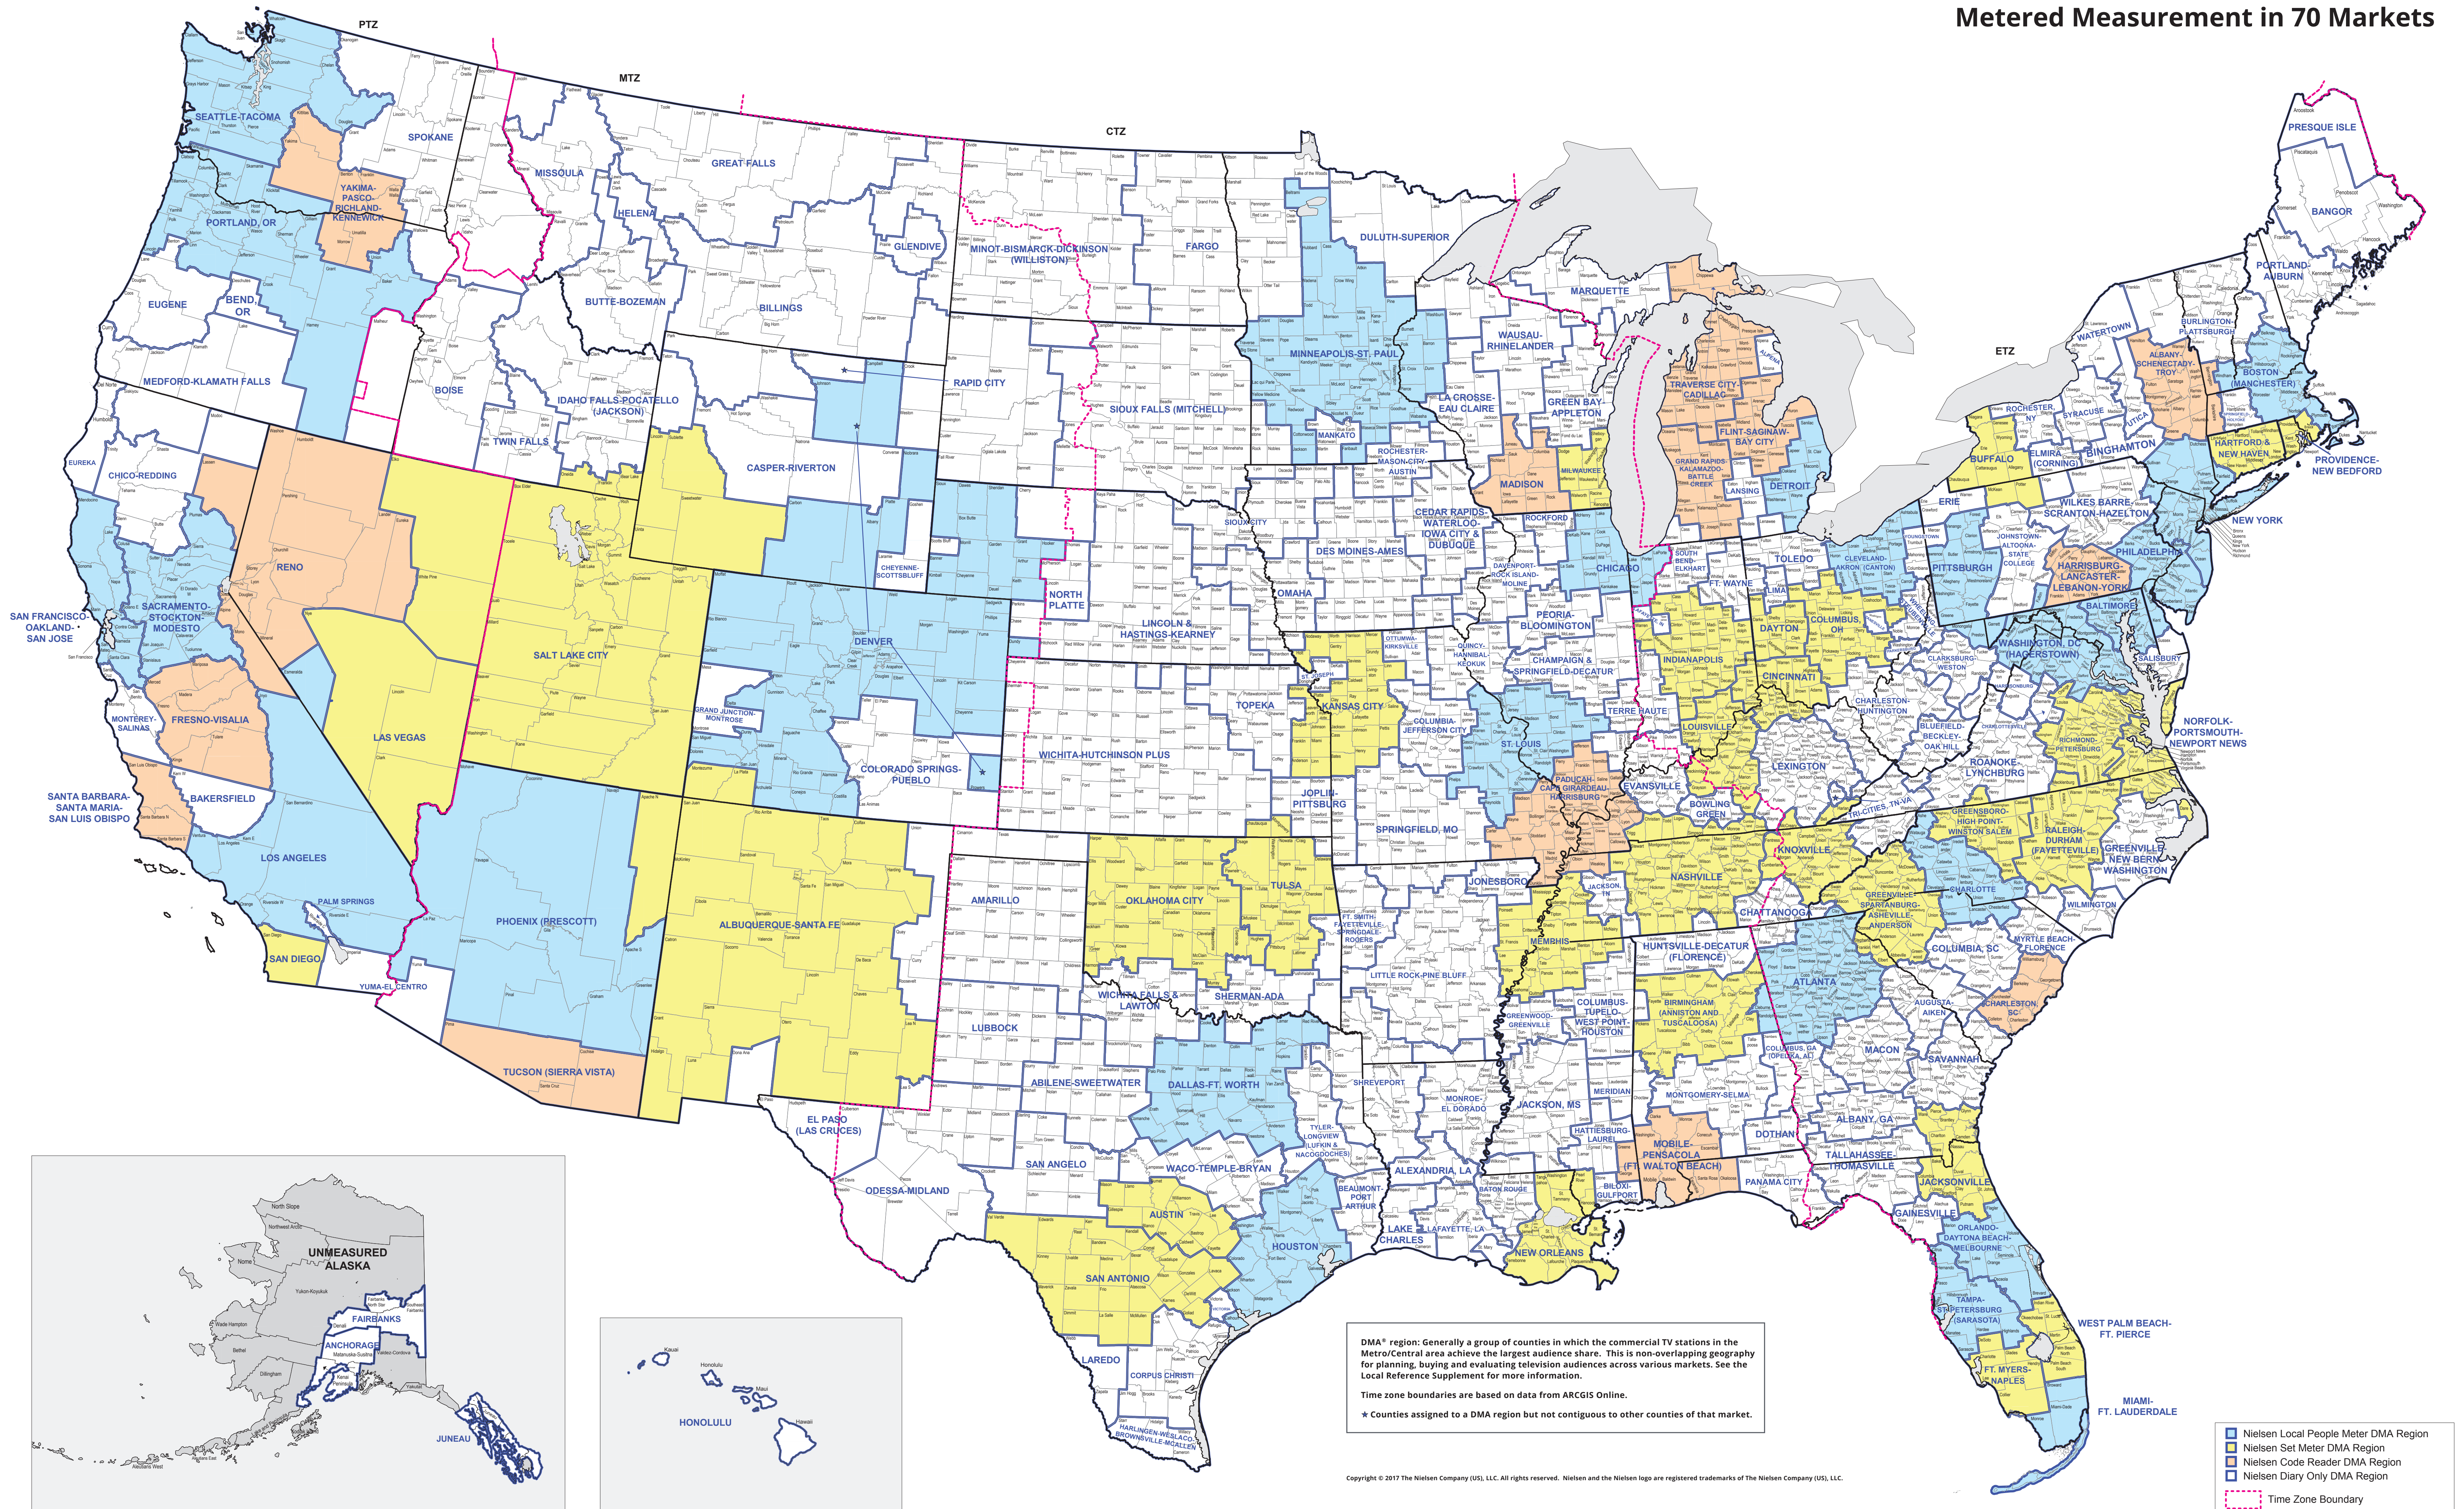

Metered Measurement in 70 Markets

- Nielsen Local People Meter DMA Region
- Nielsen Set Meter DMA Region
- Nielsen Code Reader DMA Region
- Nielsen Diary Only DMA Region
- Time Zone Boundary